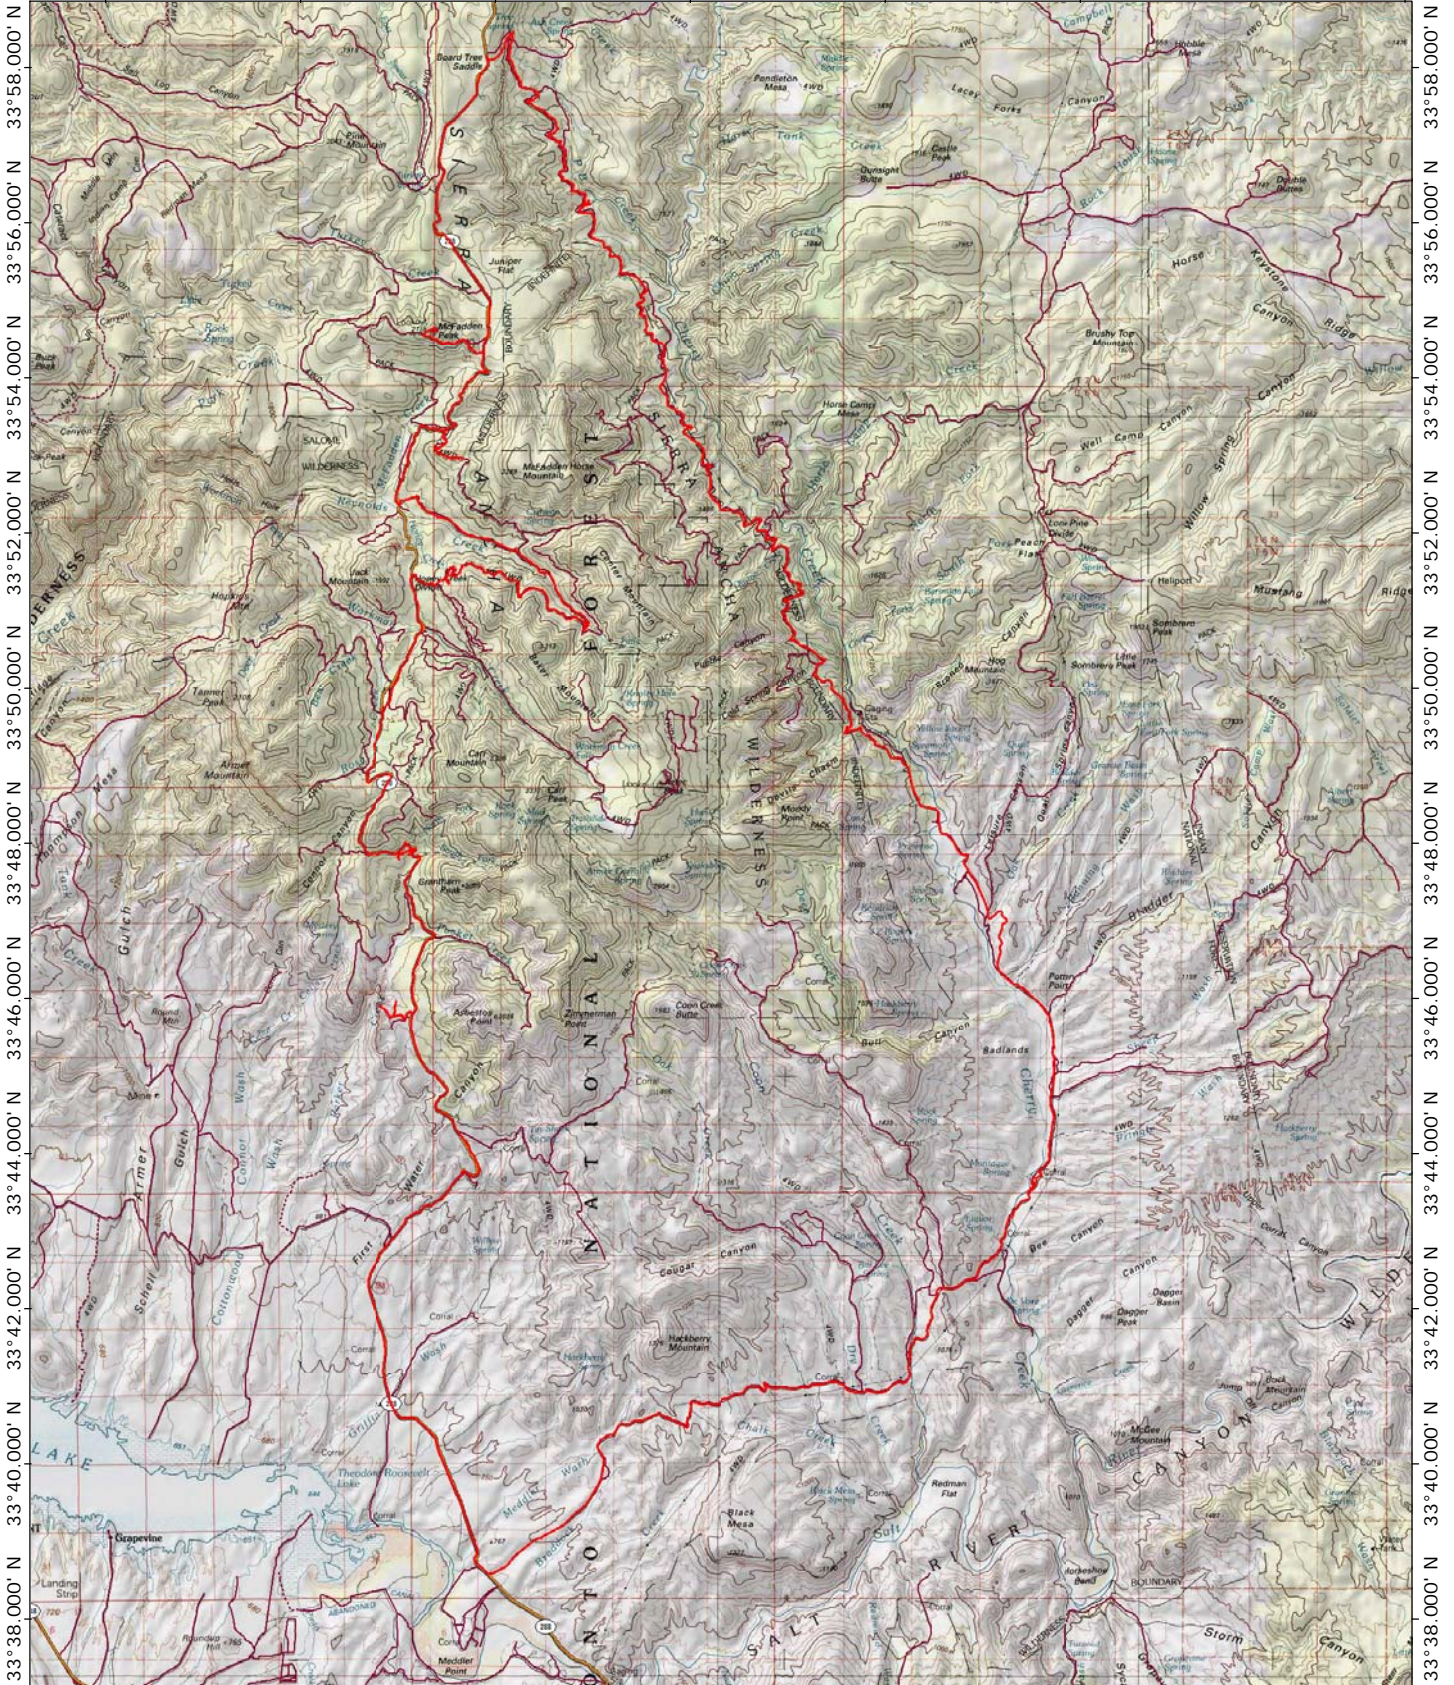

111°03.000' W 111°00.000' W 110°57.000' W 110°54.000' W 110°51.000' W 110°48.000' W WGS84 110°43.000' W

Map created with TOPO! © 2008 National Geographic; © 2007 Tele Atlas, Rel. 1/2007

111°03.000' W 111°00.000' W 110°57.000' W 110°54.000' W 110°51.000' W 110°48.000' W WGS84 110°43.000' W

06/01/11